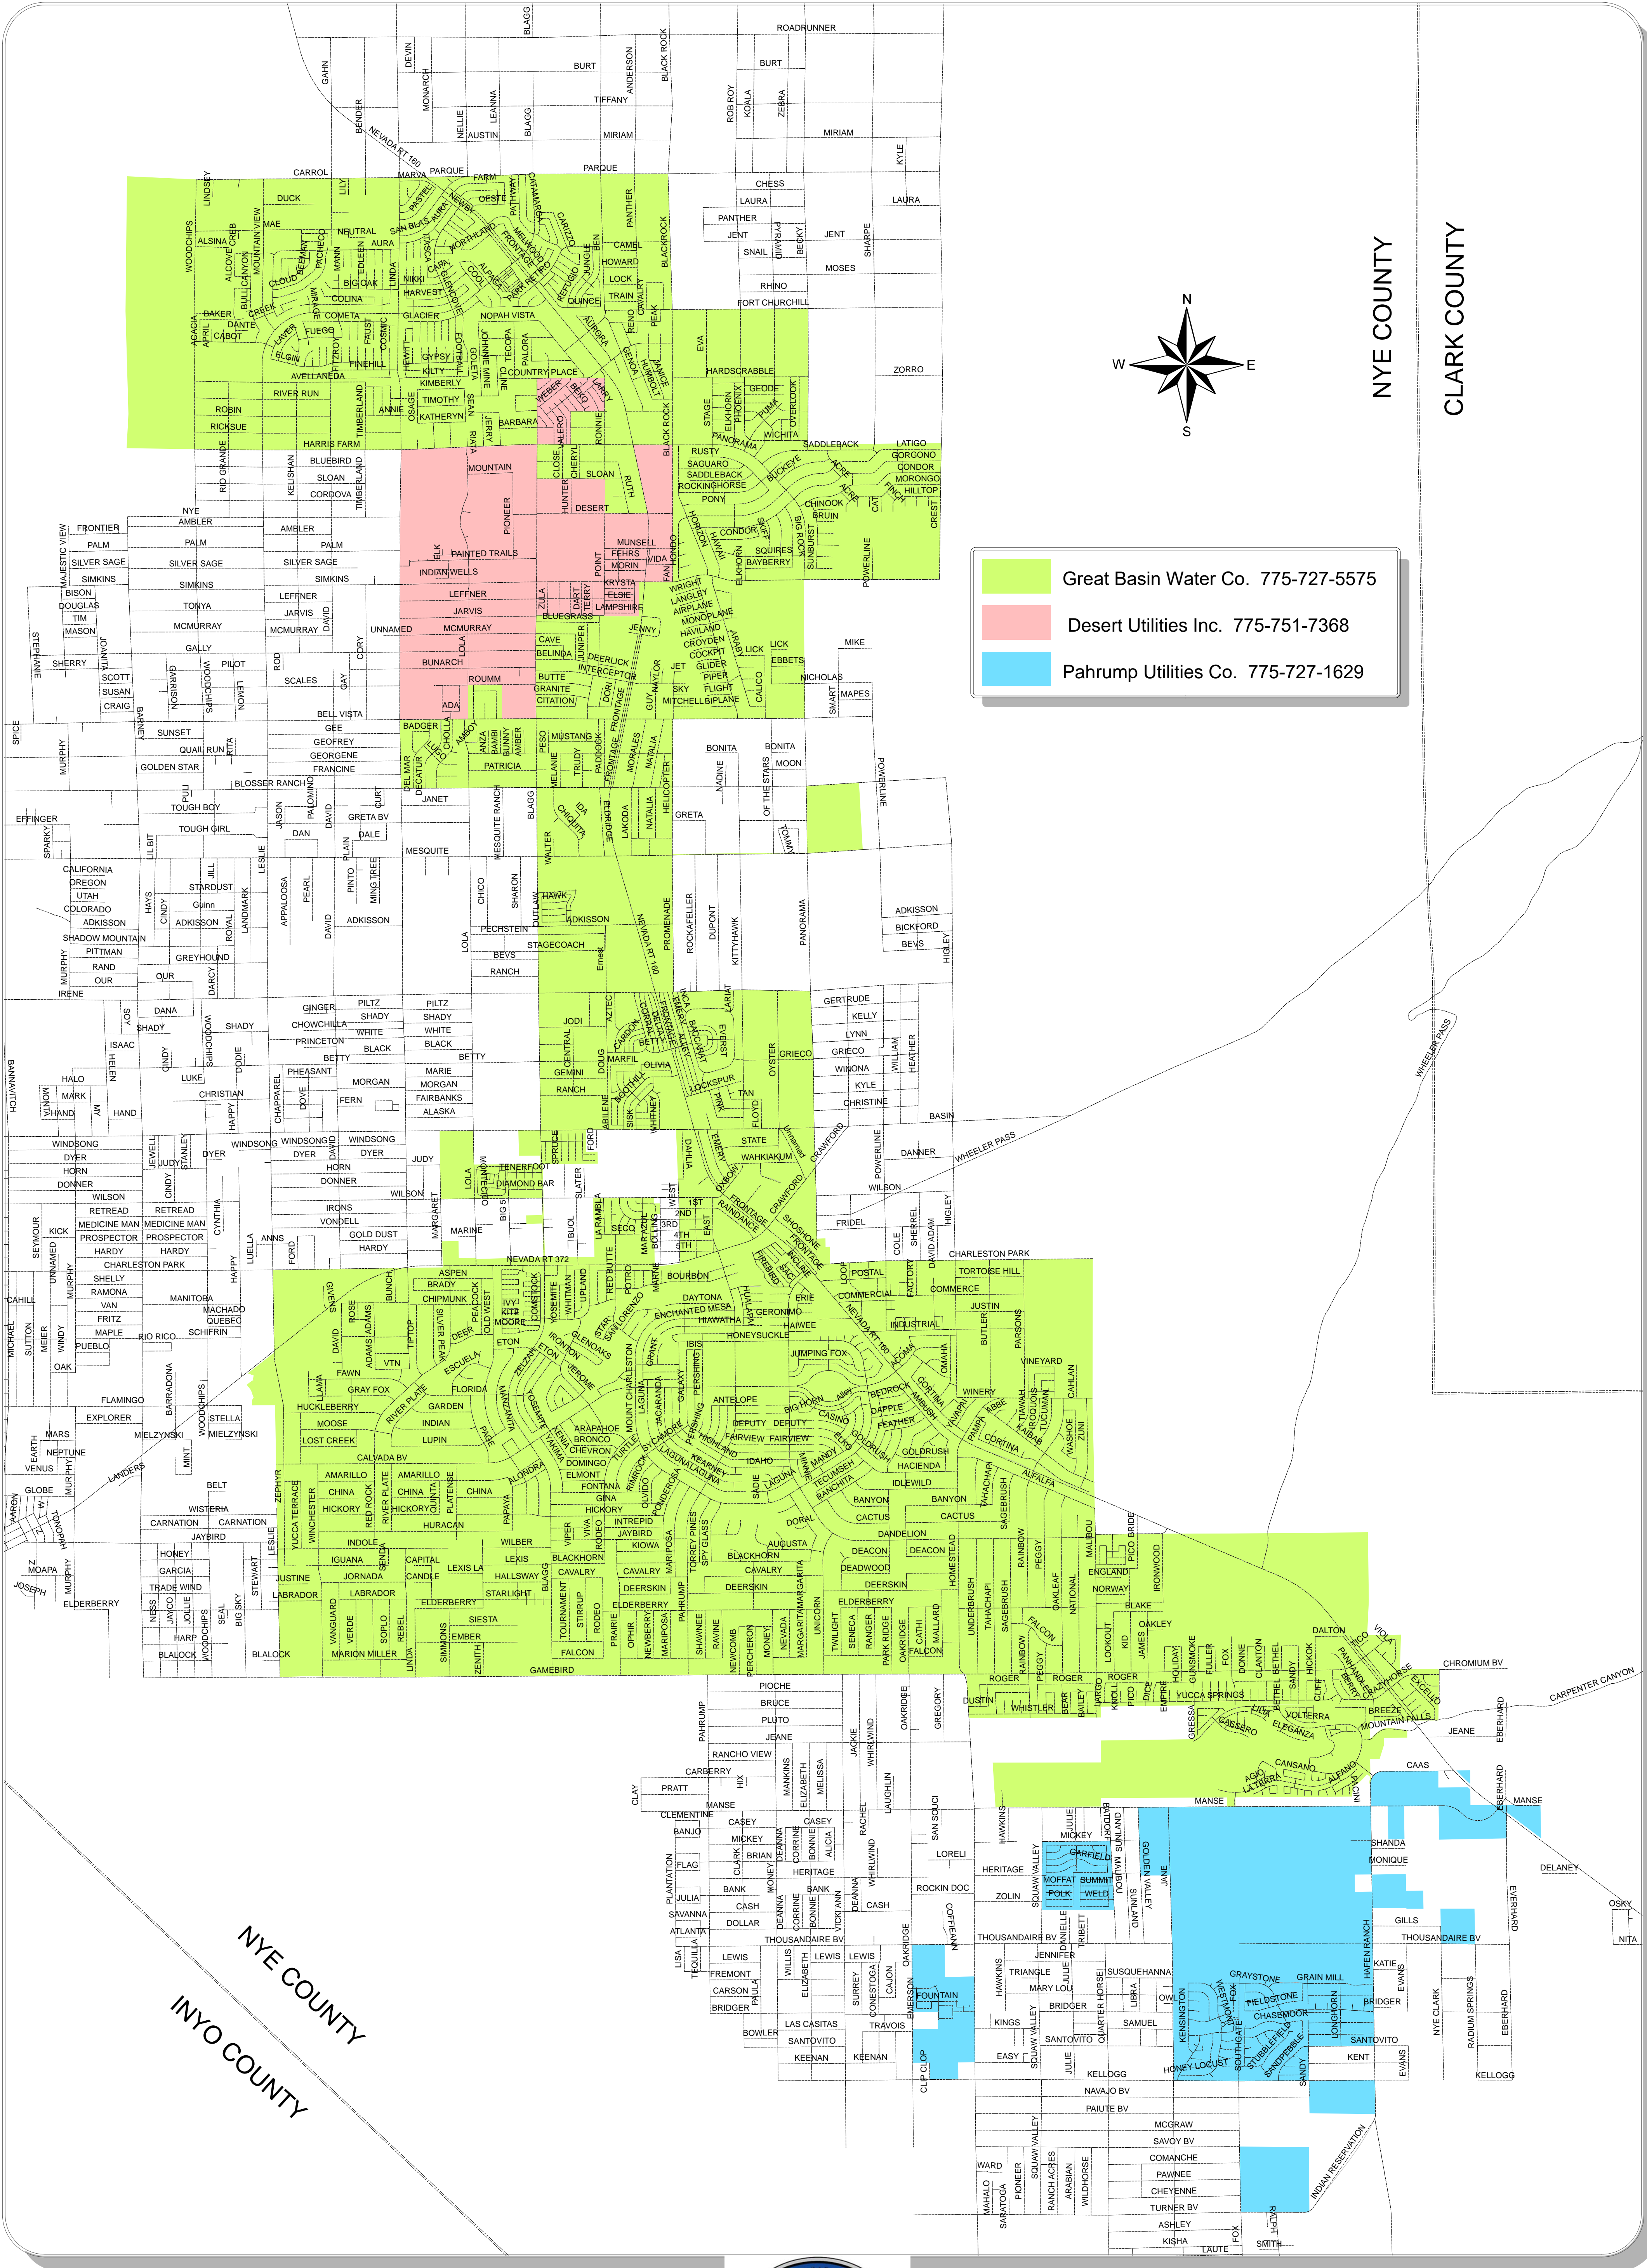

# UTILITY TARIFF AREAS

## WITHIN THE PAHRUMP REGIONAL PLANNING DISTRICT

|  |                                    |
|--|------------------------------------|
|  | Great Basin Water Co. 775-727-5575 |
|  | Desert Utilities Inc. 775-751-7368 |
|  | Pahrump Utilities Co. 775-727-1629 |

This map and the associated data are provided without warranty of any kind. Any resale of this information is prohibited. Copyright © 3/9/2011, Nye County